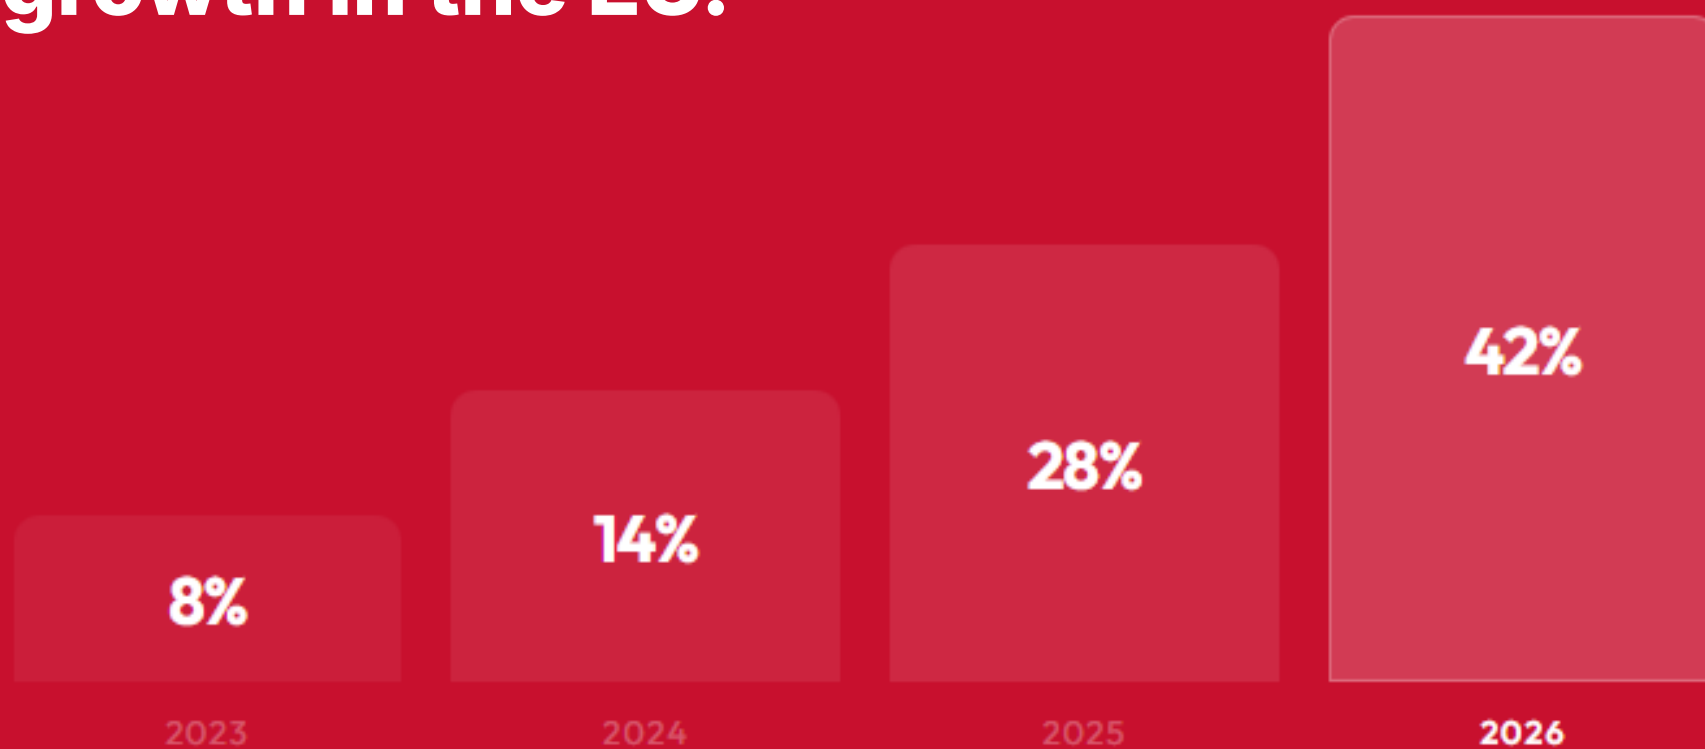

• GETROK

**42% is just the  
beginning.**

**42%**

Swipe →

Denmark × AI

# Denmark is #1 in Europe for AI adoption.

**42%**

Danish businesses  
using AI

**#1**

In the EU  
ahead of all 27

**20%**

EU average  
for comparison

YEAR OVER YEAR

**14 percentage points  
in one year. The largest  
growth in the EU.**

This isn't a trend. It's a shift.

What it looks like